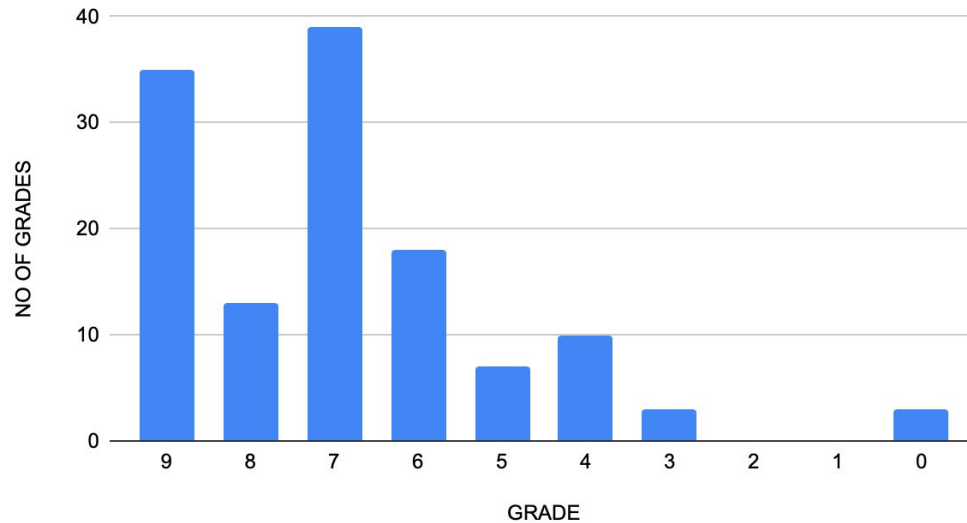

StPaul's
STEINER
SCHOOL

**27% of grades
awarded were
9/A***

67.9% of grades are 7/A or higher, well above the national average of 27.5%