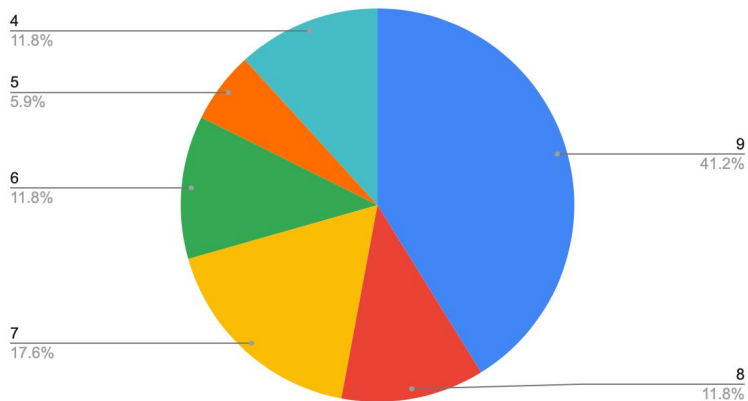

GCSE GRADES FOR ENGLISH LANGUAGE