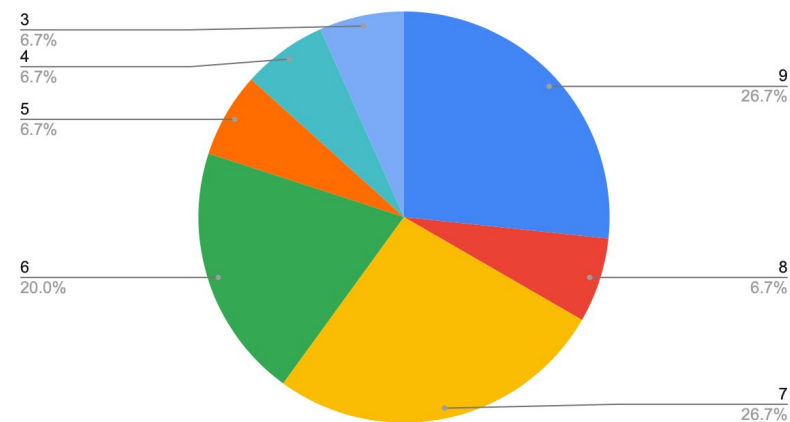

GCSE GRADES FOR ENGLISH LITERATURE